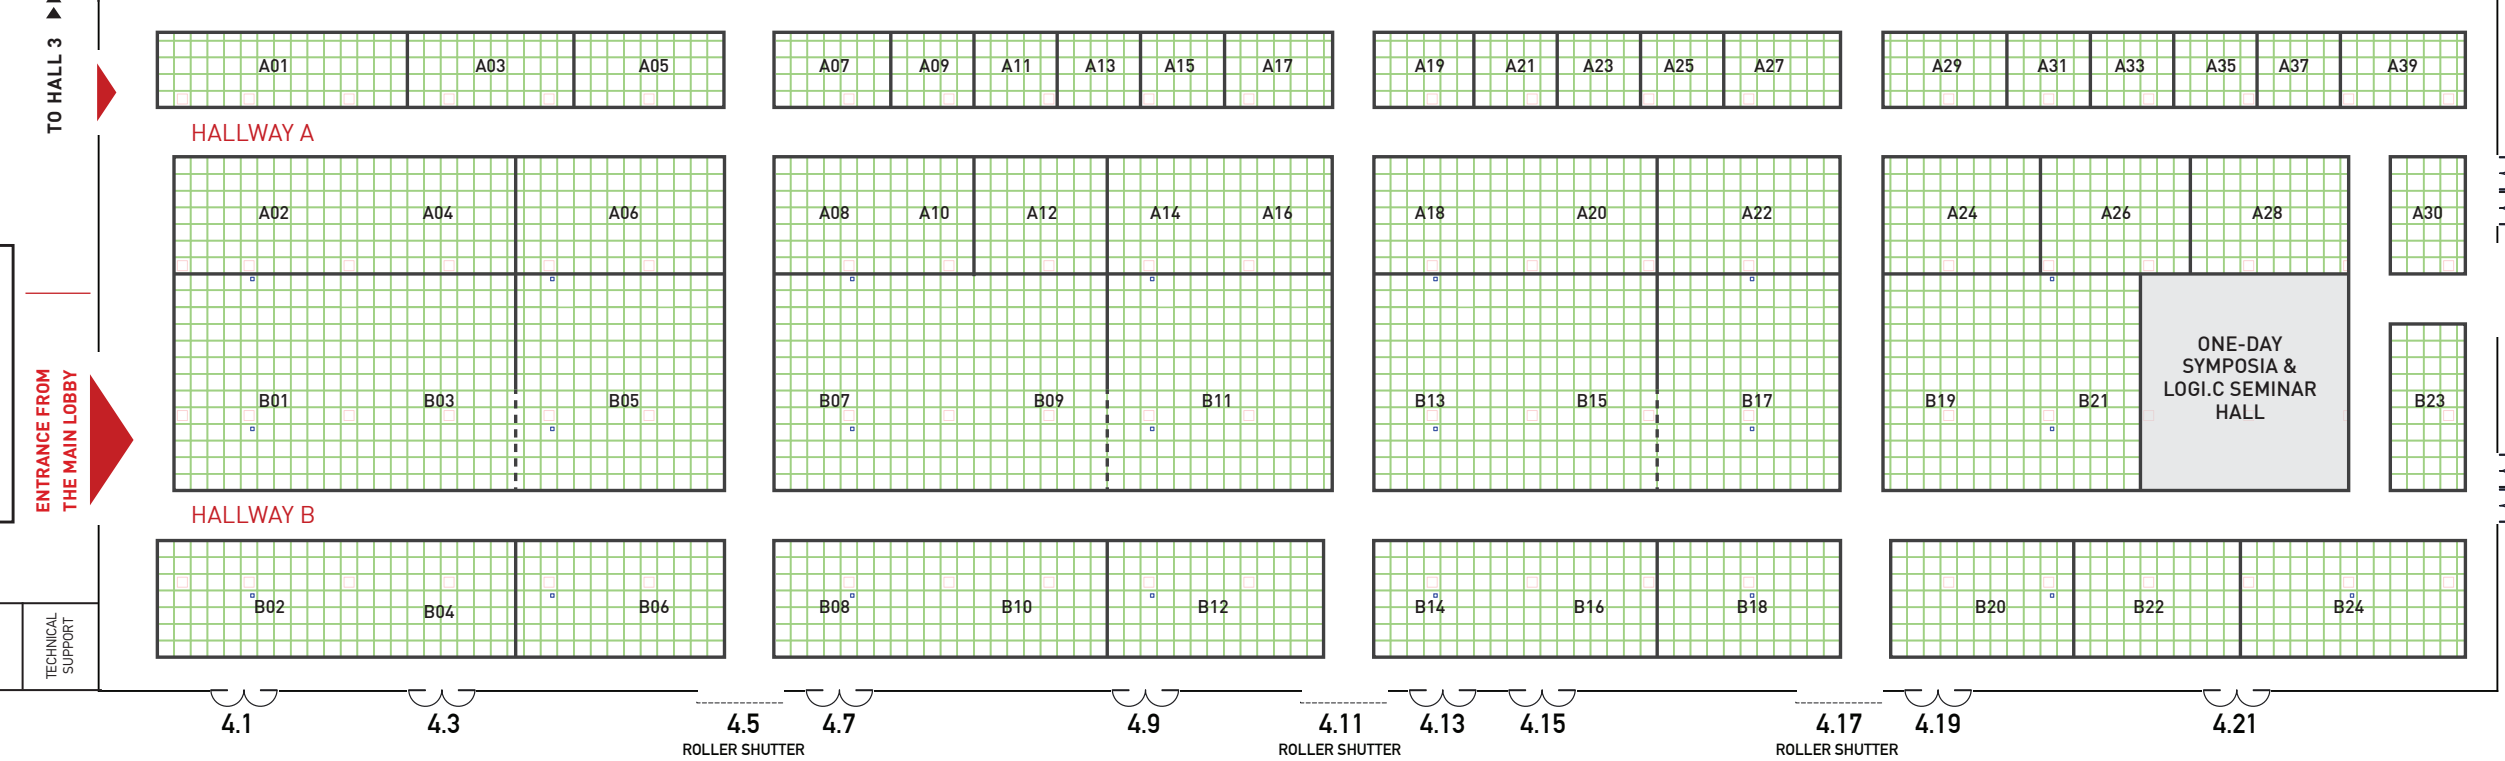

INTERNATIONAL EXPO 2021
LOGISTICS SUPPLY CHAIN HALL 3
 TRANSPORTATION • STORAGE • PACKAGING • MATERIAL HANDLING

EXHIBITOR FIELDS

Transport companies (Road, Sea, Air, Rail), 3PL Services & Storage, Freight Forwarders, Transport agencies, Courier companies, Software, WMS, ERP, Certification, Education, Logistics Consulting

2-3-4
OCTOBER
2021