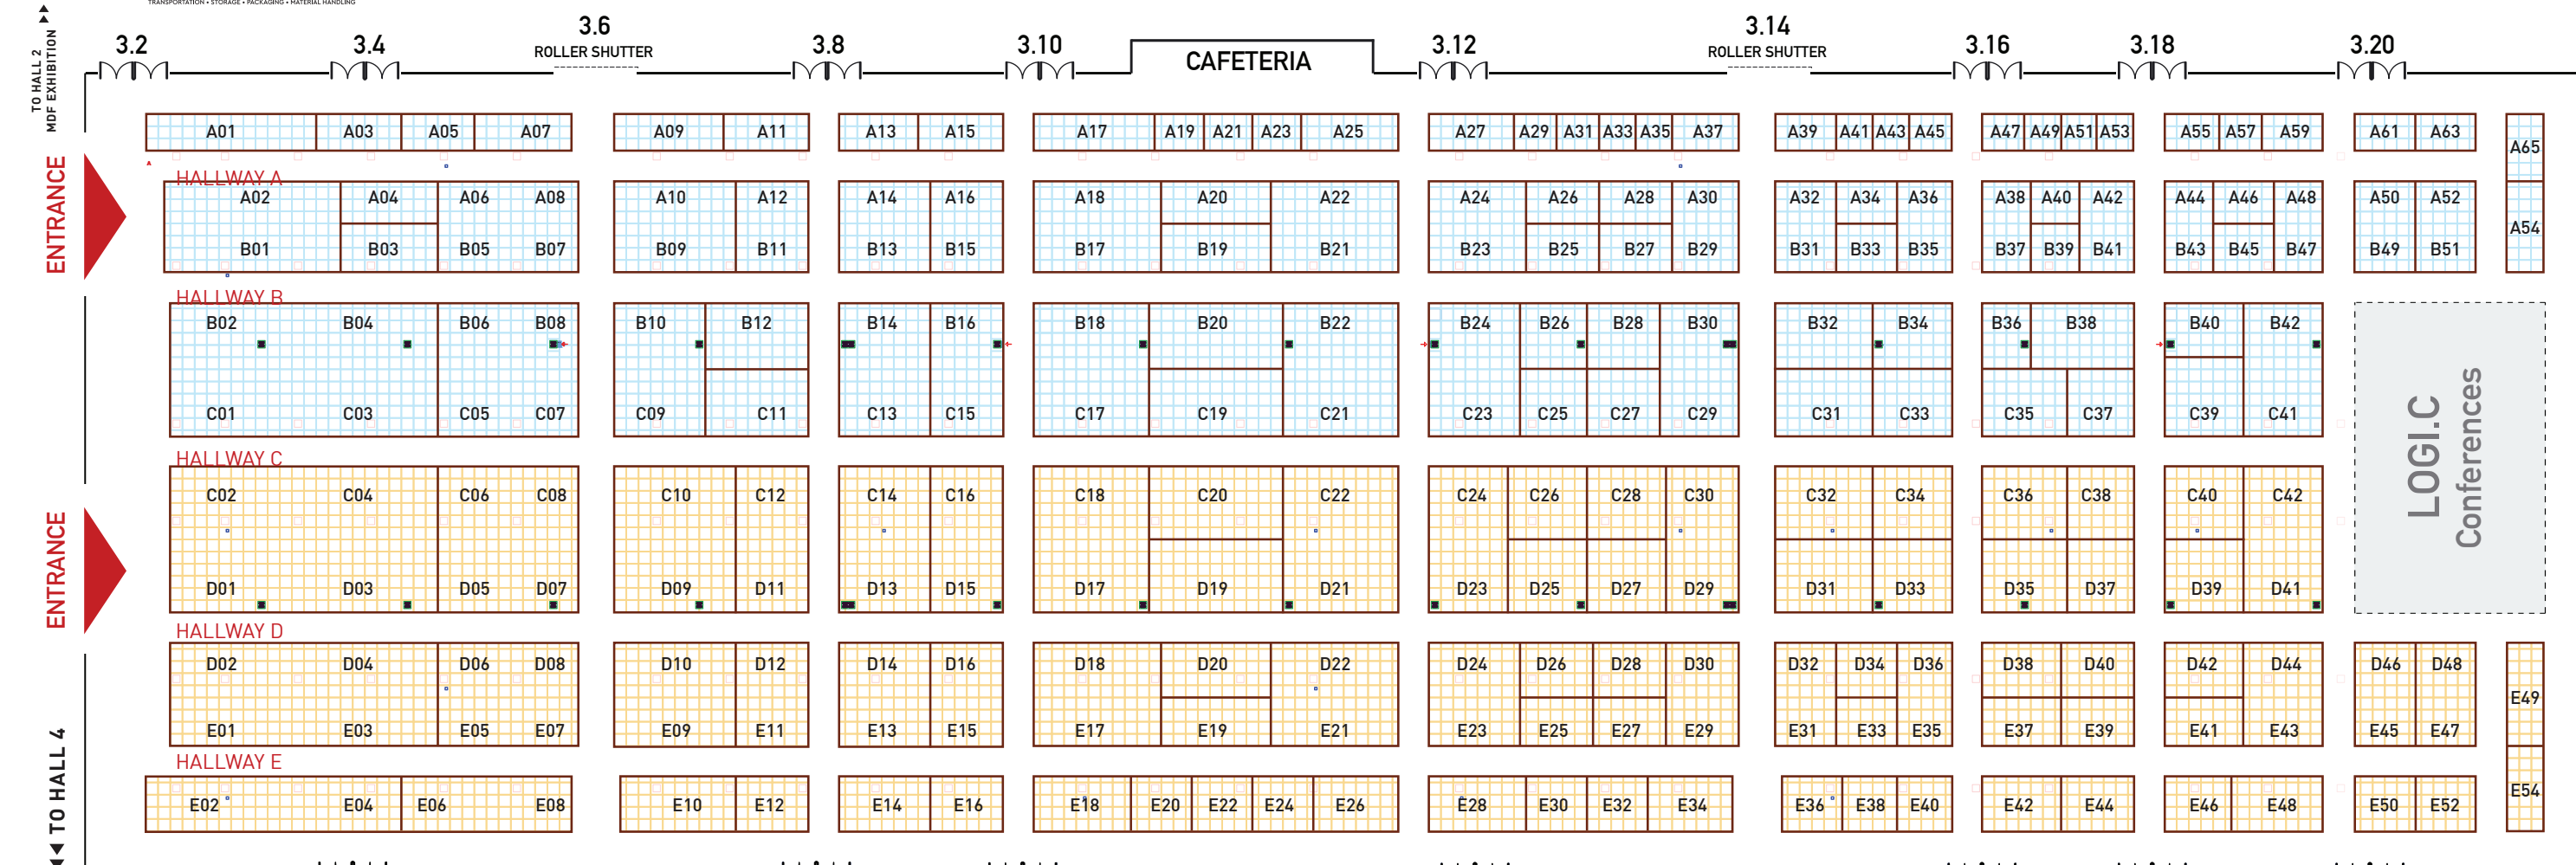

INTERNATIONAL EXPO 2021
LOGISTICS SUPPLY CHAIN HALL 3
 TRANSPORTATION • STORAGE • PACKAGING • MATERIAL HANDLING

EXHIBITOR FIELDS

Transport companies (Road, Sea, Air, Rail), 3PL Services & Storage, Freight Forwarders, Transport agencies, Courier companies, Software, WMS, ERP, Certification, Education, Logistics Consulting

Forklifts, warehouse and shop shelves, internal transport systems, construction of warehouses & metal buildings, Industrial doors, ramps, loading bridges, Industrial flooring, Barcode & RFID, secondary packaging machinery, transport packaging materials, Printing and Labelling

Professional Vehicles, Heavy Goods Vehicles, Vans, Vanettes, Pickup Trucks, Bodywork & Superstructure, Truck Cold Rooms, Tyres, Lubricants, Fuel, Tachographs & Accessories, Vehicle Technical Control Centres, Telematics Services

2-3-4
OCTOBER
2021